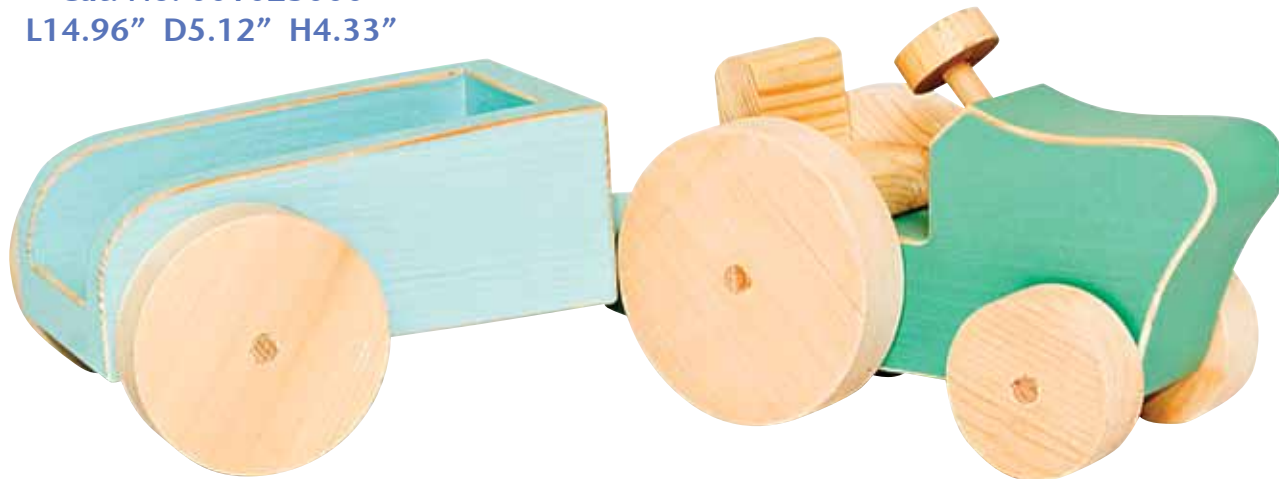

Rubik Tractor with a Trailer

Cat. No. 001023000
L14.96" D5.12" H4.33"