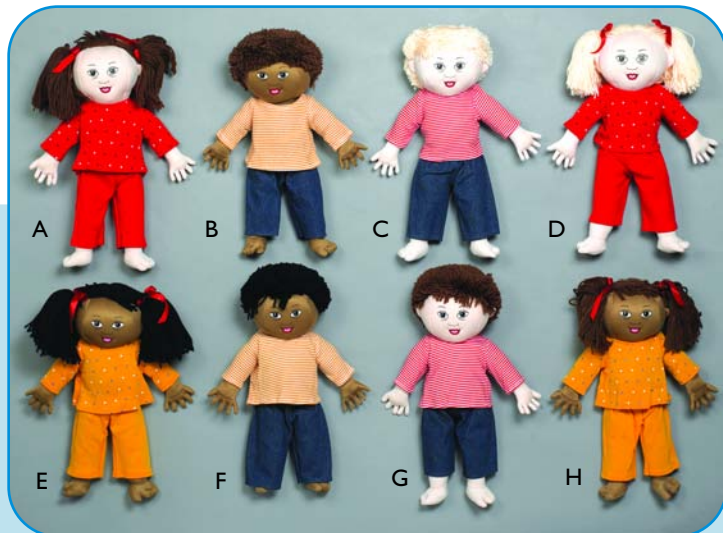

Down Syndrome Dolls

Dolls with distinguishing features of Down Syndrome. Two skin tones available, 15" tall, machine washable. Sold individually.

	Product #	Description
A.	CF100-630	White Girl - brown hair
B.	CF100-631	Lt Brown Boy - brown hair
C.	CF100-633	White Boy - light hair
D.	CF100-634	White Girl - light hair
E.	CF100-636	Lt. Brown Girl - black hair
F.	CF100-635	Lt Brown Boy - black hair
G.	CF100-629	White Boy - brown hair
H.	CF100-632	Lt. Brown Girl - brown hair