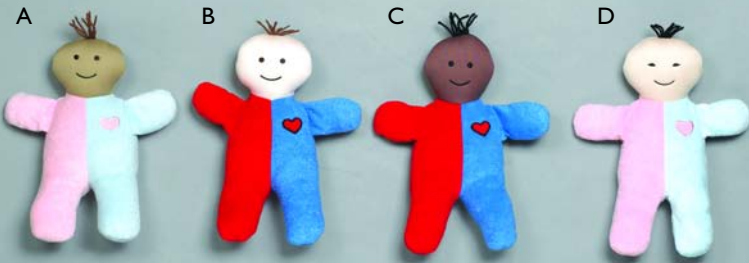

Heart of Mine Baby

11" Terrycloth doll, machine washable, dryable. Sold individually. Set of 4 (as pictured)

	Product #	Description
A.	CF100-777	Hispanic Baby Pink/Blue
B.	CF100-774	White Baby Red/Blue
C.	CF100-775	Black Baby Red/Blue
D.	CF100-776	Asian Baby Pink/Blue
	CF100-007	Set of 4 Dolls - as pictured