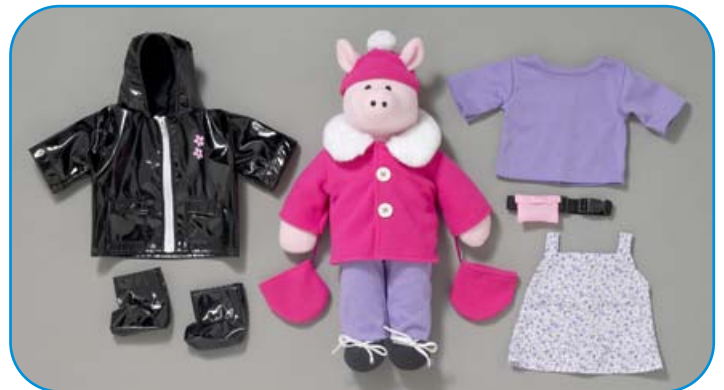

Mr. Anyweather Dog

17" tall plush learn to dress dog. Teaches dressing skills and what to wear in different weather. Machine washable, dryable. CFI00-756

Miss Anyweather Pig

17" tall plush learn to dress pig. Teaches dressing skills and what to wear in different weather. Machine washable, dryable. CFI00-755