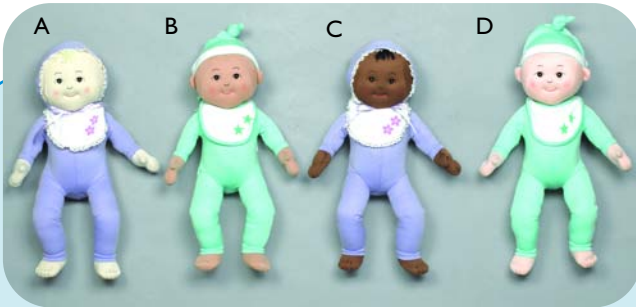

"Nightly Night" Dolls

15" Tall doll with embroidered faces, dressed in night clothes. Available packaging in;
 (P) Poly bagged
 (V) Vinyl bagged

	Product # indicate (P) Poly or (V) Vinyl	Description
A.	CF100-624 (P) or (V)	Hispanic Girl
B.	CF100-623 (P) or (V)	Hispanic Boy
C.	CF100-626 (P) or (V)	White Girl
D.	CF100-625 (P) or (V)	White Boy
E.	CF100-628 (P) or (V)	Black Girl
F.	CF100-627 (P) or (V)	Black Boy

⚠ Choking Hazard-Small parts not for children under 3 years

Sweet Cuddles Doll

14" Machine washable, dryable baby doll. Sweet embroidered faces. This doll was awarded the Creative Toy Awards 2008 Preferred Choice Award, by Creative Child Magazine. Each doll is individually packaged in a Poly Bag: