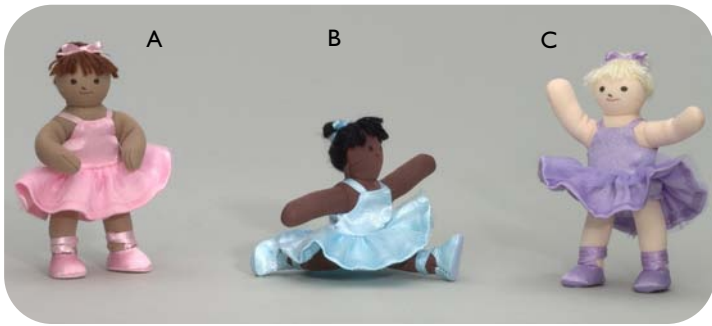

Puppets and Poseables

Pose & Play Ballerinas

Delightful, flexible 4" dolls. Beautifully detailed. Available as a gift pack of three. **$15.95**

A. CF100-468 Pack of 3 Hispanic   C. CF100-452 Pack of 3 White
B. CF100-453 Pack of 3 Black